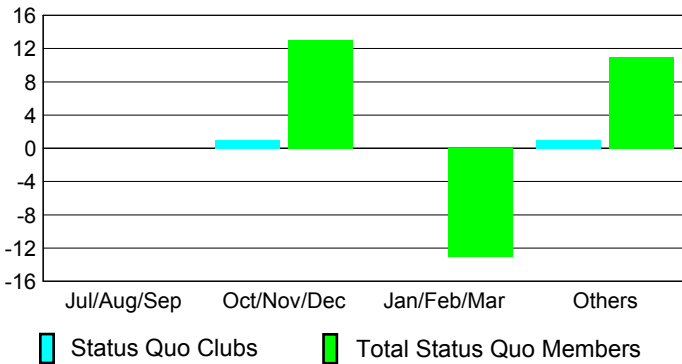

GMT: **NICOLAS JARA ORELLANA**

Location: **COLOMBIA**

GMT CA: **3**

CLUBS

Month	New Club Goal	Actual New Clubs	Actual Dropped Clubs	Gain/Loss of Clubs
2012-2013				
Jul/Aug/Sep		0	0	0
Oct/Nov/Dec		0	0	0
Jan/Feb/Mar		0	0	0
Apr/May/Jun		1	0	1
Totals		1	0	1

Club Results 2012-2013
Goal, New, Dropped, Gain/Loss

YTD Status Quo Clubs 2012-2013

Status Quo Clubs Compared to Status Quo Members

Club Gain/Loss 2012-2013

MEMBERSHIP

Month	Net Memb Goal	Actual New Memb	Actual Dropped Memb	Gain/Loss of Memb
2012-2013				
Jul/Aug/Sep		18	27	-9
Oct/Nov/Dec		33	51	-18
Jan/Feb/Mar		23	19	4
Apr/May/Jun		77	45	32
Totals		151	142	9