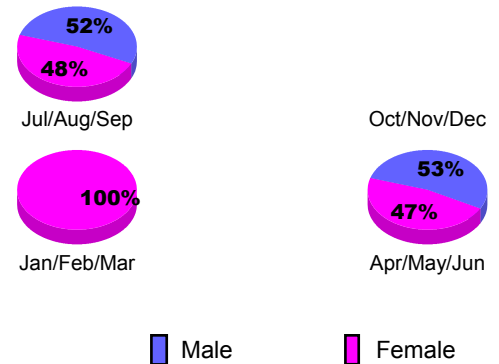

GMT: **NICOLAS JARA ORELLANA**

Location: **COLOMBIA**

GMT CA: **3**

CLUBS

Month	New Club Goal	Actual New Clubs	Actual Dropped Clubs	Gain/Loss of Clubs
2012-2013				
Jul/Aug/Sep		0	0	0
Oct/Nov/Dec		0	0	0
Jan/Feb/Mar		0	0	0
Apr/May/Jun		1	0	1
Totals		1	0	1

Club Results 2012-2013
Goal, New, Dropped, Gain/Loss

YTD Status Quo Clubs 2012-2013

Status Quo Clubs Compared to Status Quo Members

Club Gain/Loss 2012-2013

MEMBERSHIP

Month	Net Memb Goal	Actual New Memb	Actual Dropped Memb	Gain/Loss of Memb
2012-2013				
Jul/Aug/Sep		18	27	-9
Oct/Nov/Dec		33	51	-18
Jan/Feb/Mar		23	19	4
Apr/May/Jun		77	45	32
Totals		151	142	9

Membership Results 2012-2013
Goal, New, Dropped, Gain/Loss

Gender Comparison 2012-2013

Membership Gain/Loss 2012-2013