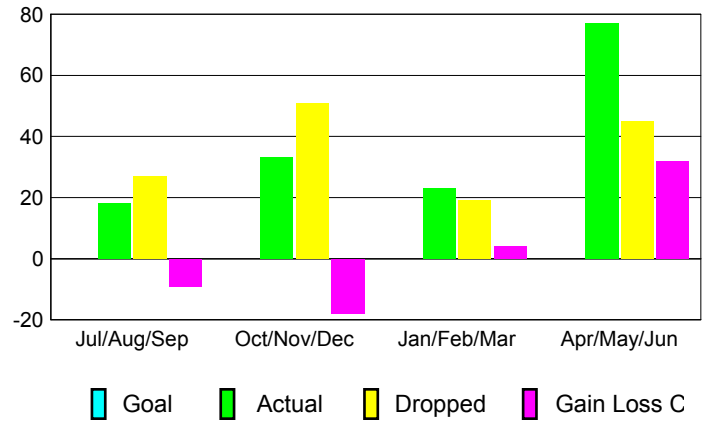

GMT: **NICOLAS JARA ORELLANA**

Location: **COLOMBIA**

GMT CA: **3**

CLUBS

Month	New Club Goal	Actual New Clubs	Actual Dropped Clubs	Gain/Loss of Clubs
2012-2013				
Jul/Aug/Sep		0	0	0
Oct/Nov/Dec		0	0	0
Jan/Feb/Mar		0	0	0
Apr/May/Jun		1	0	1
Totals		1	0	1

Club Results 2012-2013
Goal, New, Dropped, Gain/Loss

YTD Status Quo Clubs 2012-2013

Status Quo Clubs Compared to Status Quo Members

Club Gain/Loss 2012-2013

MEMBERSHIP

Month	Net Memb Goal	Actual New Memb	Actual Dropped Memb	Gain/Loss of Memb
2012-2013				
Jul/Aug/Sep		18	27	-9
Oct/Nov/Dec		33	51	-18
Jan/Feb/Mar		23	19	4
Apr/May/Jun		77	45	32
Totals		151	142	9

Membership Results 2012-2013
Goal, New, Dropped, Gain/Loss

Gender Comparison 2012-2013

Membership Gain/Loss 2012-2013